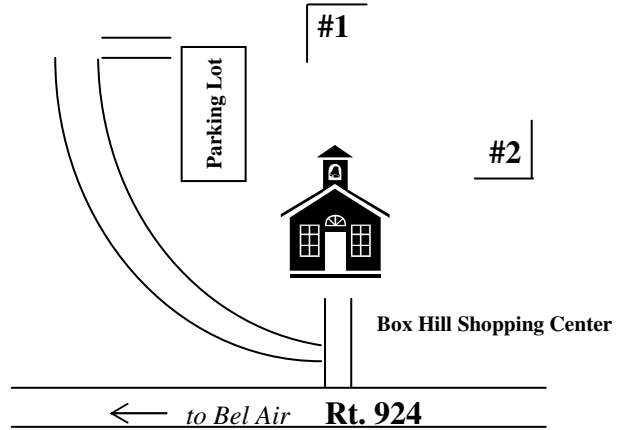

FIELD LOCATIONS

Ring Factory Elementary

Abingdon Elementary

Box Hill South

William Paca Elementary

Patterson Mill HS Fields

Wm S. James Elementary

Singer Road

Emmorton Elementary

Directions to Long Bar Harbor Field – Take Route 40 East to Long Bar Harbor Road. Turn right and travel about 1+ mile – the field is on the right – near the playground.

Hollywoods Field– From I95, travel east on Rt. 543- turn left on Rt.7, at roundabout take Holly Oak Cir. Field is behind soccer field on right.