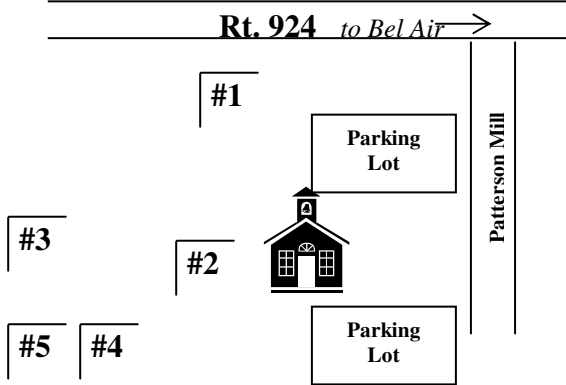

FIELD LOCATIONS

Ring Factory Elementary

Abingdon Elementary

Box Hill South

William Paca Elementary

Patterson Mill HS Fields

Wm S. James Elementary

Singer Road

Emmorton Elementary

Directions to Long Bar Harbor Field – Take Route 40 East to Long Bar Harbor Road. Turn right and travel about 1+ mile – the field is on the right – near the playground.

Hollywoods Field– From I95, travel east on Rt. 543- turn left on Rt.7, at roundabout take Holly Oak Cir. Field is behind soccer field on right.